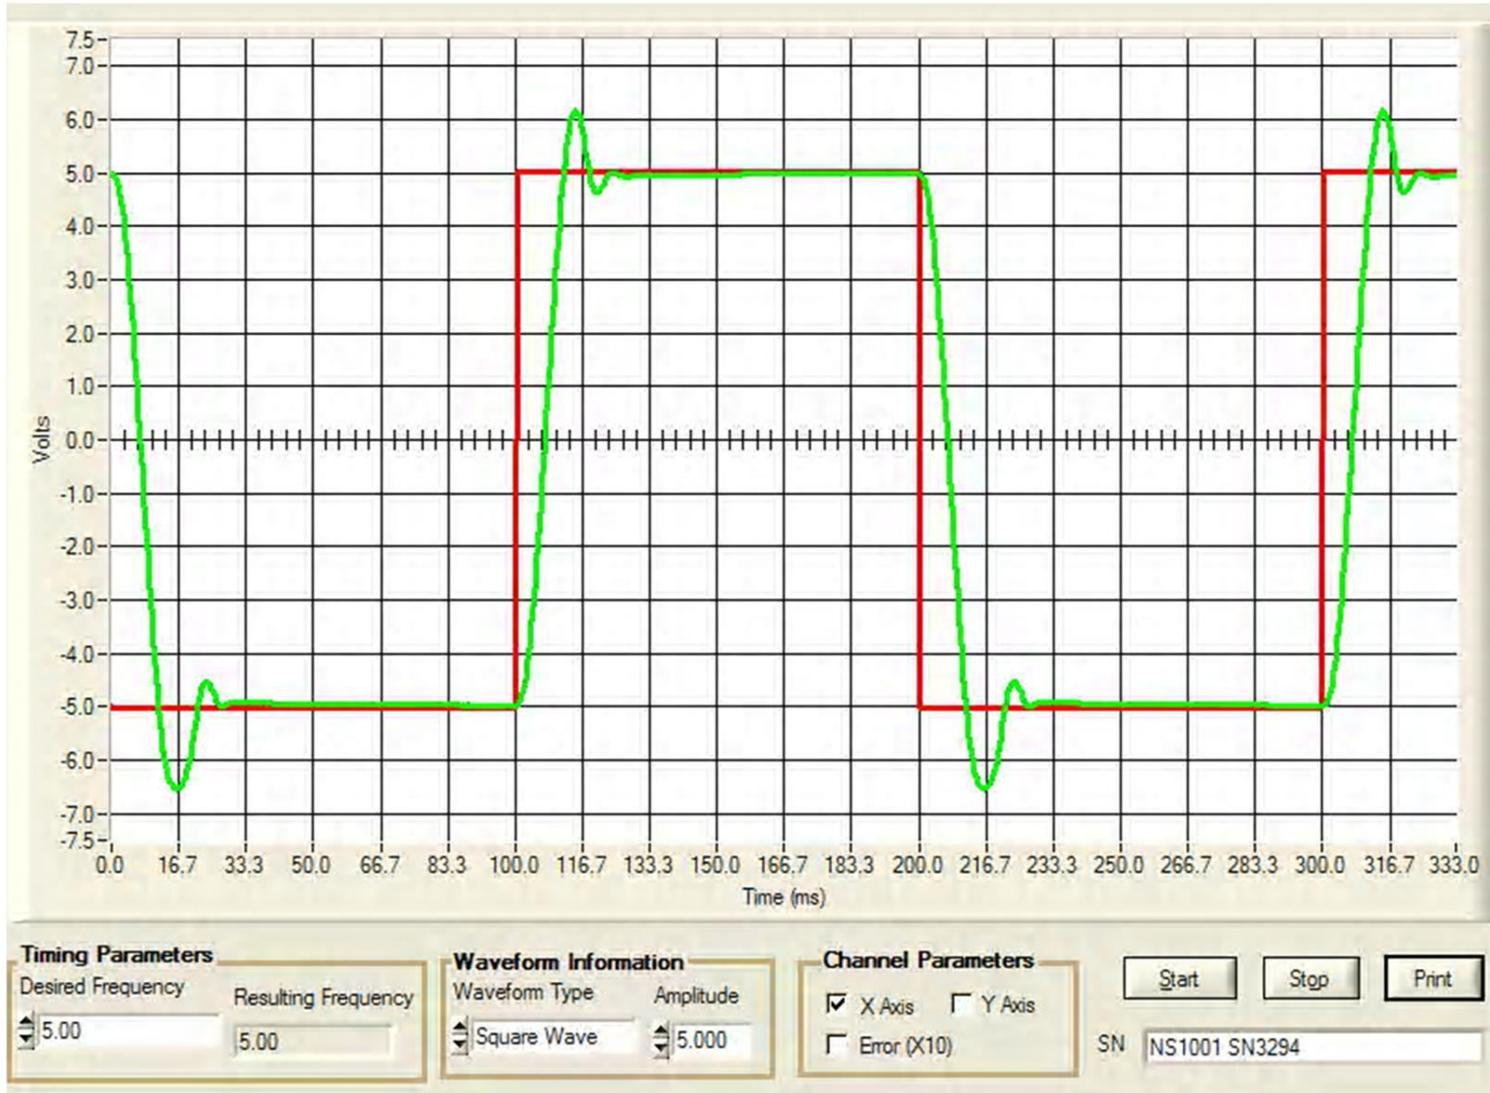

NS1001 SN3294 Large Step X

Wednesday, September 09, 2015

3:33 PM