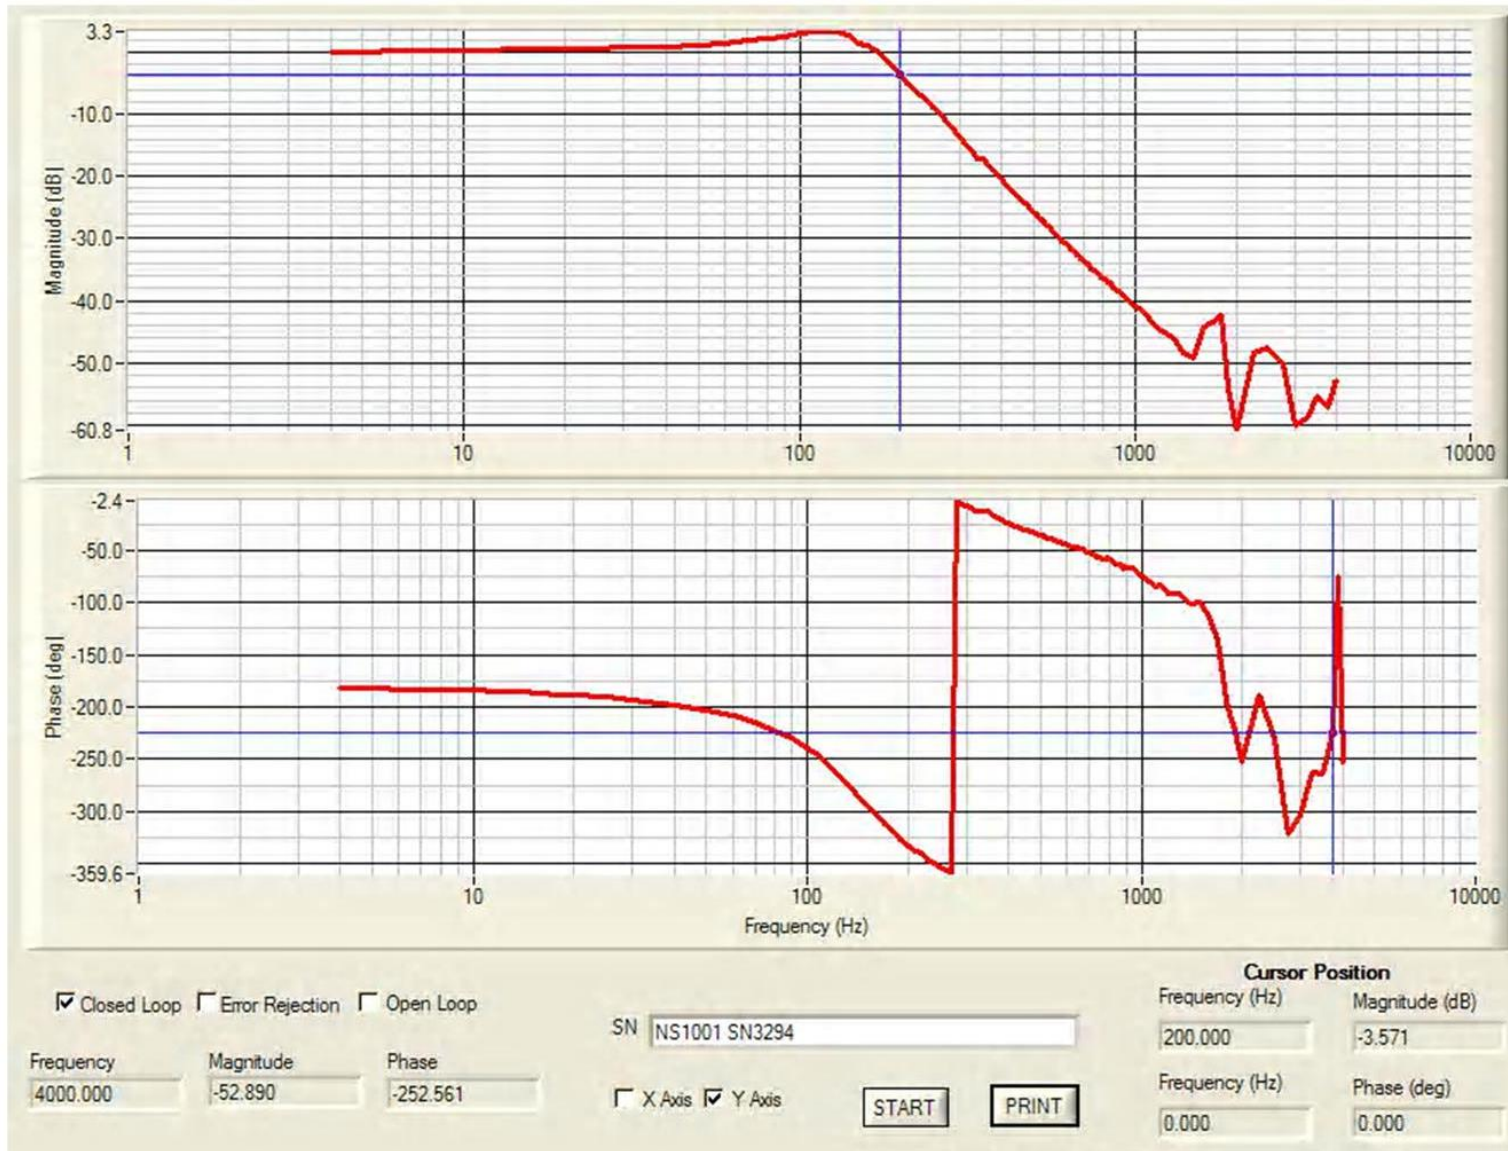

NS1001 SN3294 Bode Y

Wednesday, September 09, 2015

3:31 PM