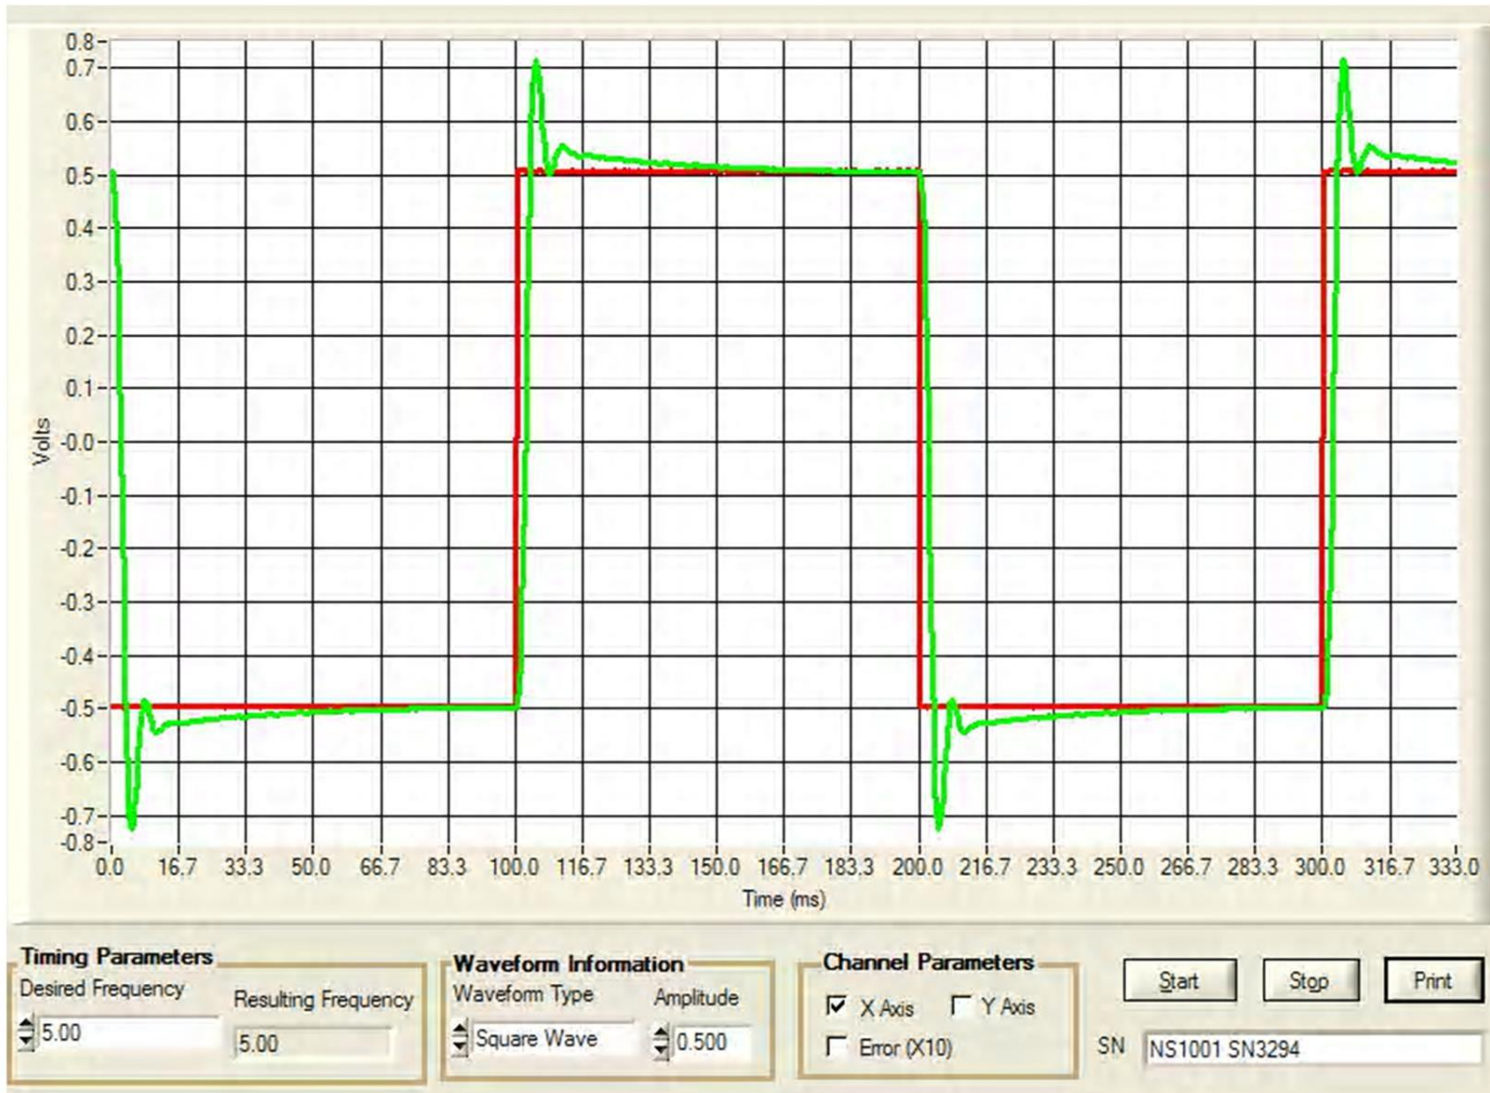

# NS1001 SN3294 Small Step X

Wednesday, September 09, 2015

3:32 PM