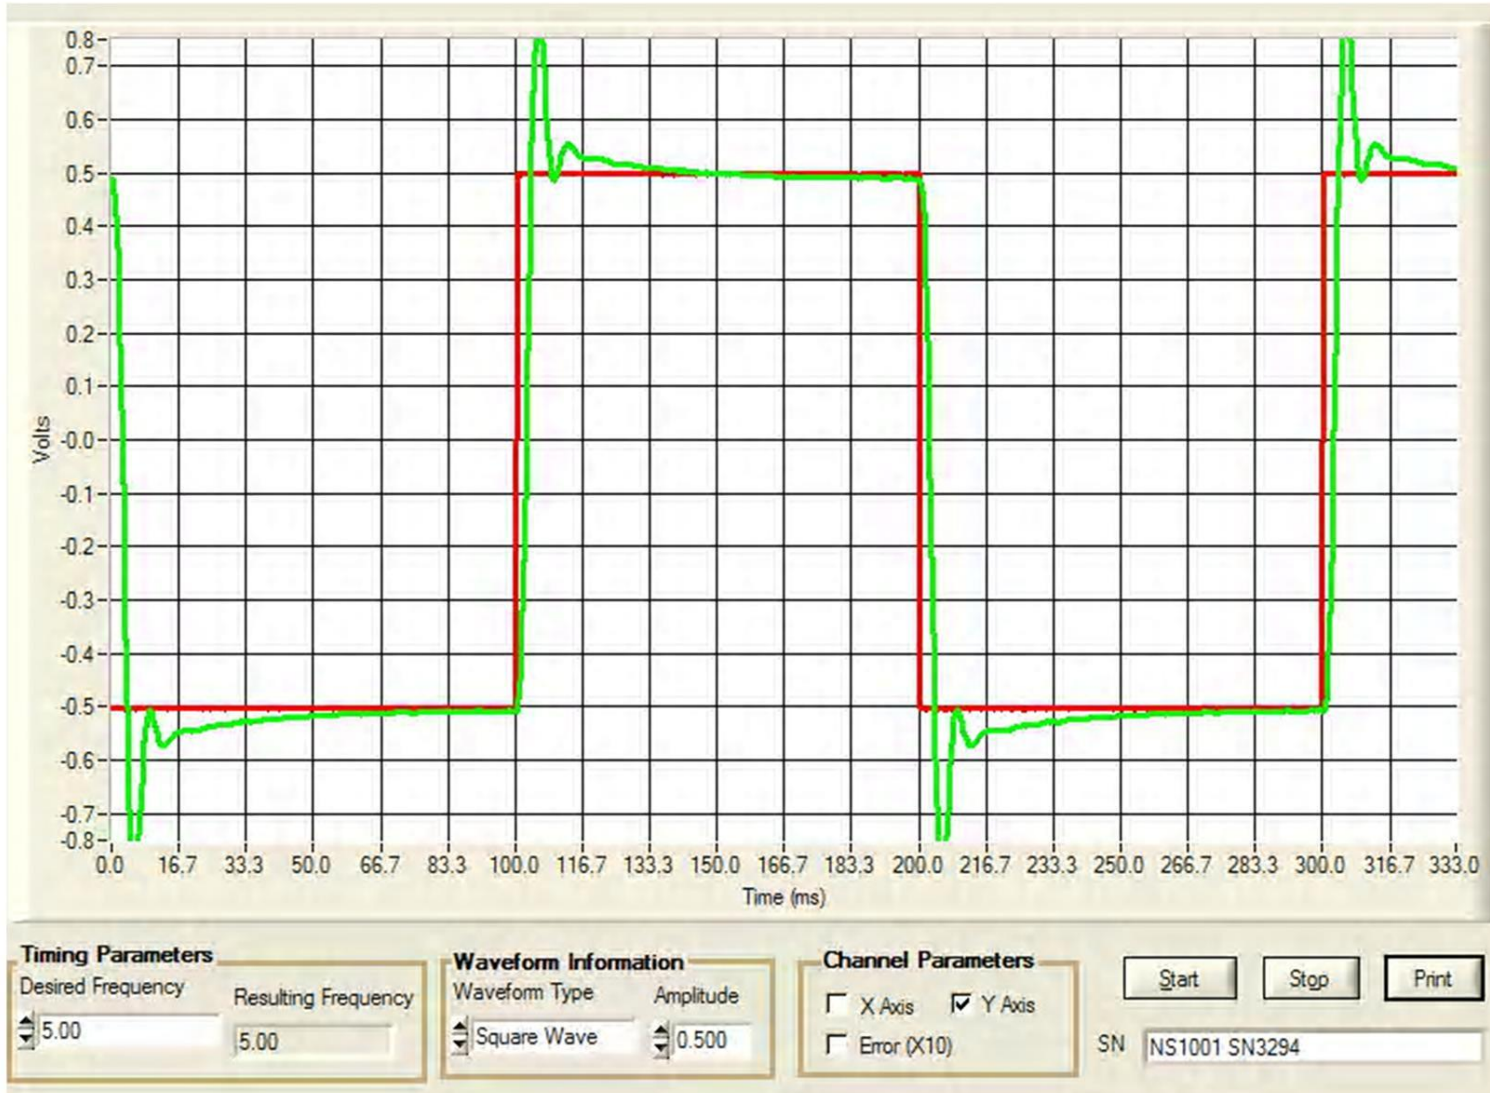

NS1001 SN3294 Small Step Y

Wednesday, September 09, 2015

3:34 PM