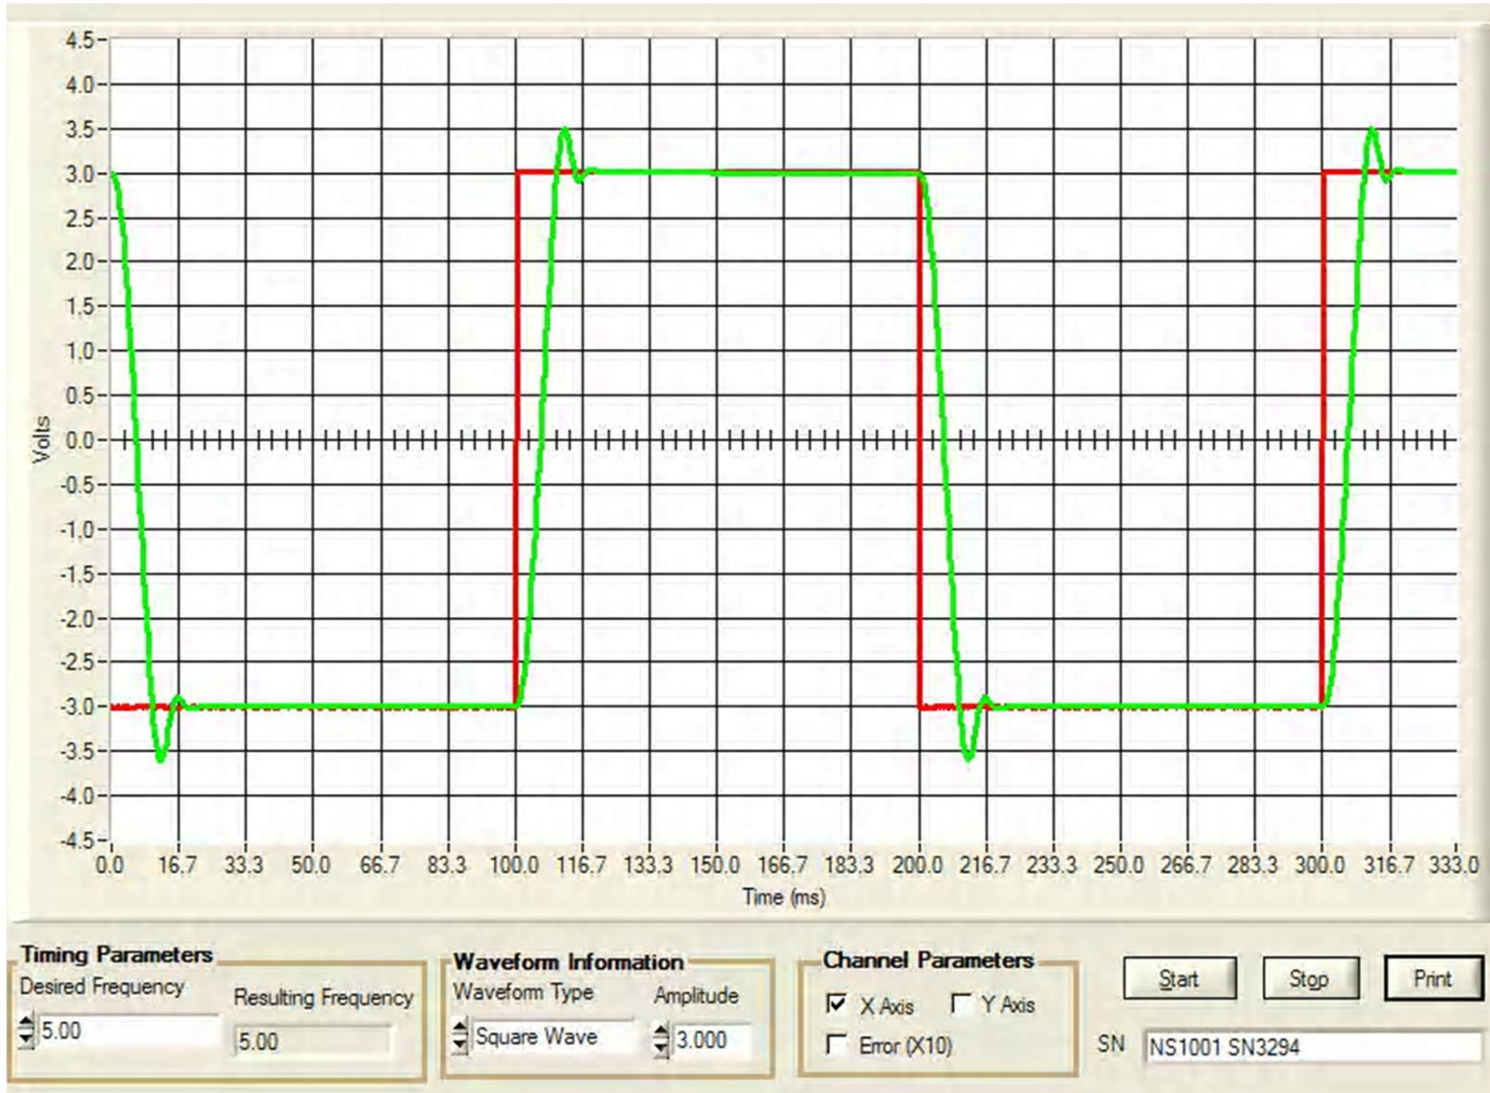

NS1001 SN3294 Med Step X

Wednesday, September 09, 2015

3:33 PM