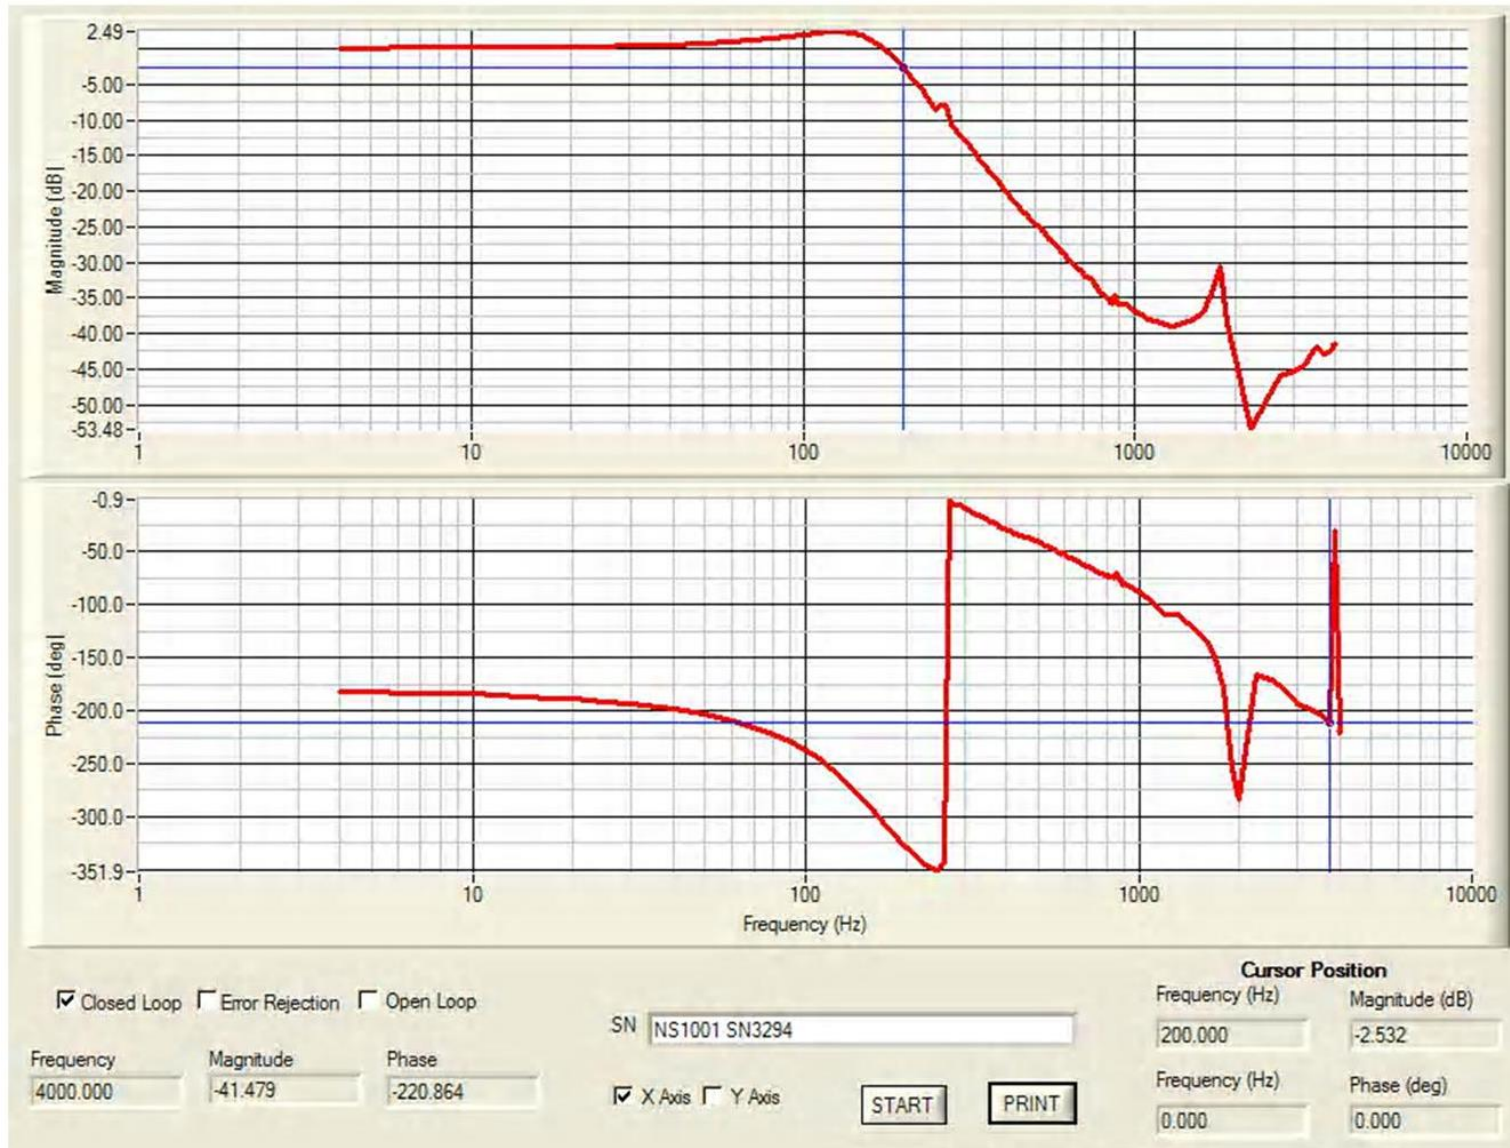

# NS1001 SN3294 Bode X

Wednesday, September 09, 2015

3:29 PM